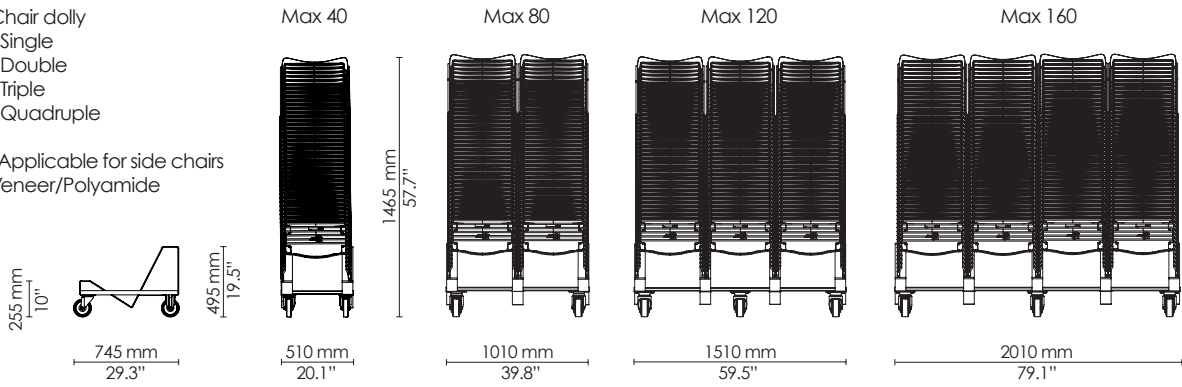

Armchair
Fully upholstered

Xtra
Fully upholstered

Lounge
Fully upholstered

Side chair
Metal

Wood frame - side chair

Wood frame - side chair
Seat upholstered

Chair dolly
 - Single
 - Double
 - Triple
 - Quadruple

*Applicable for side chairs
 Veneer/Polyamide

*Contact HOWE for information on dollies for other 40/4 chair versions

Side chair - with writing tablet

Armchair - with writing tablet

Linked chairs
 - Brace linking
 - Eye/hook linking
 - Arm linking