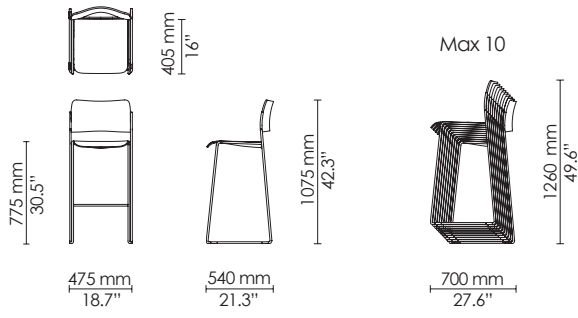

*Applicable for side chairs
 Veneer/Polyamide

*Contact HOWE for information on dollies for other 40/4 chair versions

Side chair - with writing tablet

Armchair - with writing tablet

Linked chairs
 - Brace linking
 - Eye/hook linking
 - Arm linking

Barstool
Veneer/Polyamide

Barstool - counter height
Veneer/Polyamide

Barstool
Fully upholstered

Barstool - counter height
Fully upholstered

Swivel - side chair
Veneer/Polyamide

Swivel - armchair
Veneer/Polyamide