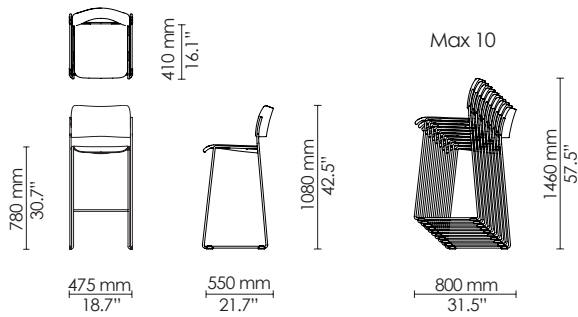

*Applicable for side chairs
 Veneer/Polyamide

*Contact HOWE for information on dollies for other 40/4 chair versions

Side chair - with writing tablet

Armchair - with writing tablet

Linked chairs
 - Brace linking
 - Eye/hook linking
 - Arm linking

Barstool
Veneer/Polyamide

Barstool - counter height
Veneer/Polyamide

Barstool
Fully upholstered

Barstool - counter height
Fully upholstered

Swivel - side chair
Veneer/Polyamide

Swivel - armchair
Veneer/Polyamide