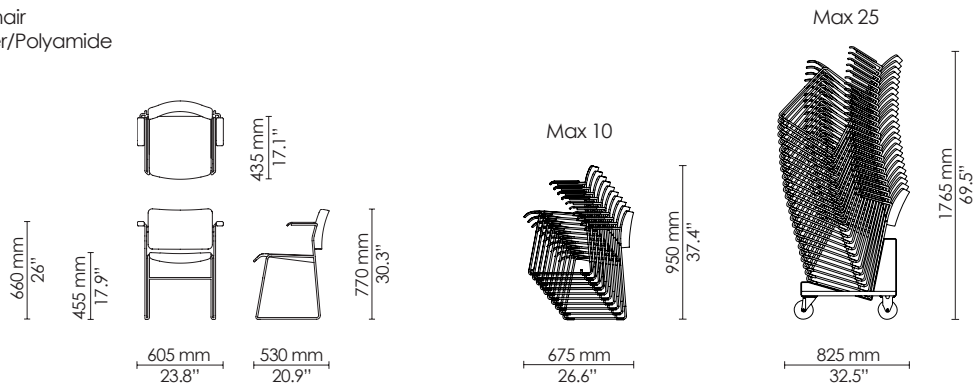

Side chair
Veneer/Polyamide

Armchair
Veneer/Polyamide

Xtra
Veneer

Lounge
Veneer

Side chair
Seat upholstered

Armchair
Seat upholstered

Xtra
Seat upholstered

Side chair
Fully upholstered

Barstool
Veneer/Polyamide

Barstool - counter height
Veneer/Polyamide

Barstool
Fully upholstered

Barstool - counter height
Fully upholstered

Swivel - side chair
Veneer/Polyamide

Swivel - armchair
Veneer/Polyamide