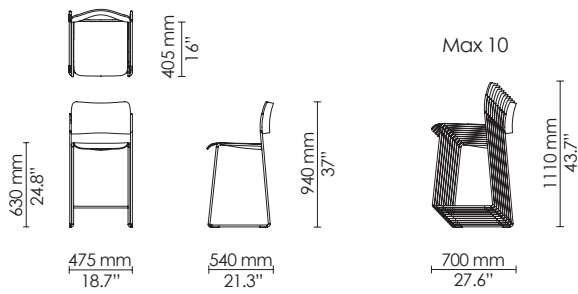

*Applicable for side chairs
 Veneer/Polyamide

*Contact HOWE for information on dollies for other 40/4 chair versions

Side chair - with writing tablet

Armchair - with writing tablet

Linked chairs
 - Brace linking
 - Eye/hook linking
 - Arm linking

Barstool
Veneer/Polyamide

Barstool - counter height
Veneer/Polyamide

Barstool
Fully upholstered

Barstool - counter height
Fully upholstered

Swivel - side chair
Veneer/Polyamide

Swivel - armchair
Veneer/Polyamide