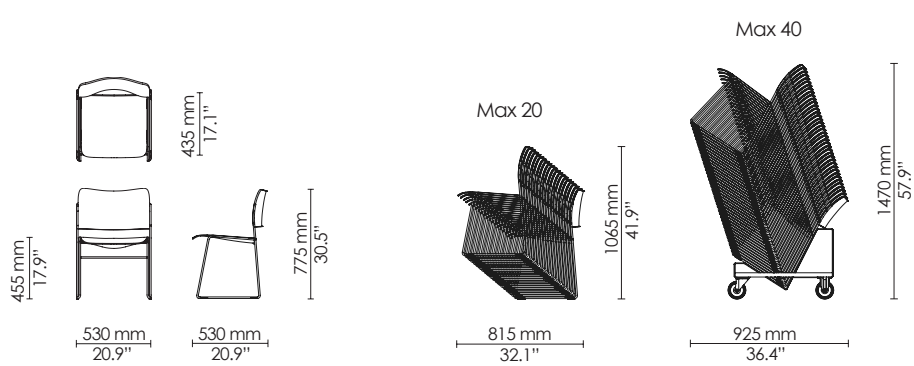

Side chair
Veneer/Polyamide

Armchair
Veneer/Polyamide

Xtra
Veneer

Lounge
Veneer

Side chair
Seat upholstered

Armchair
Seat upholstered

Xtra
Seat upholstered

Side chair
Fully upholstered

Barstool
Veneer/Polyamide

Barstool - counter height
Veneer/Polyamide

Barstool
Fully upholstered

Barstool - counter height
Fully upholstered

Swivel - side chair
Veneer/Polyamide

Swivel - armchair
Veneer/Polyamide