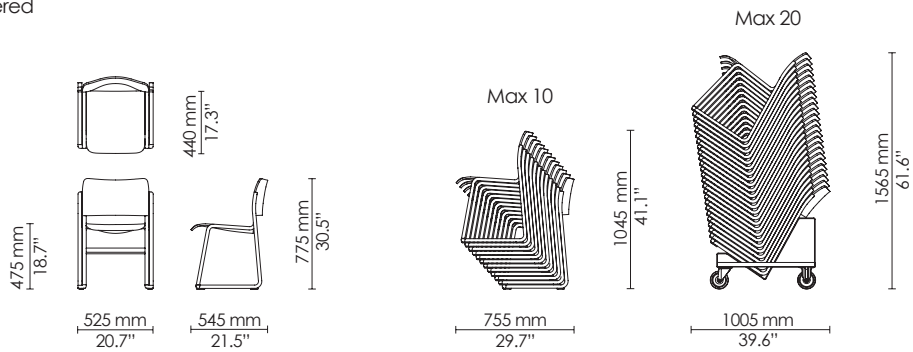

Armchair
Fully upholstered

Xtra
Fully upholstered

Lounge
Fully upholstered

Side chair
Metal

Wood frame - side chair

Wood frame - side chair
Seat upholstered

Chair dolly
 - Single
 - Double
 - Triple
 - Quadruple

*Applicable for side chairs
 Veneer/Polyamide

*Contact HOWE for information on dollies for other 40/4 chair versions

Side chair - with writing tablet

Armchair - with writing tablet

Linked chairs
 - Brace linking
 - Eye/hook linking
 - Arm linking