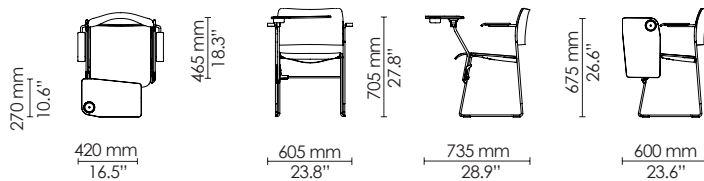

*Applicable for side chairs
 Veneer/Polyamide

*Contact HOWE for information on dollies for other 40/4 chair versions

Side chair - with writing tablet

Armchair - with writing tablet

Linked chairs
 - Brace linking
 - Eye/hook linking
 - Arm linking