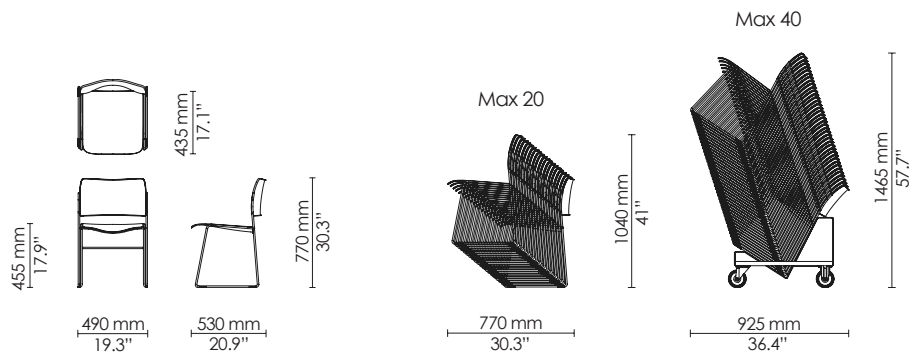

Side chair
Metal