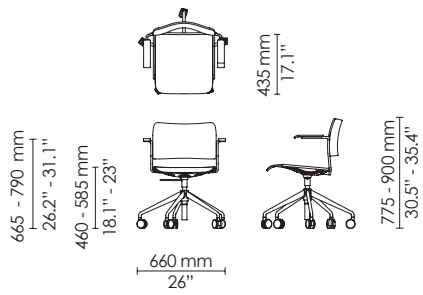

*Applicable for side chairs
 Veneer/Polyamide

*Contact HOWE for information on dollies for other 40/4 chair versions

Side chair - with writing tablet

Armchair - with writing tablet

Linked chairs
 - Brace linking
 - Eye/hook linking
 - Arm linking

Barstool
Veneer/Polyamide

Barstool - counter height
Veneer/Polyamide

Barstool
Fully upholstered

Barstool - counter height
Fully upholstered

Swivel - side chair
Veneer/Polyamide

Swivel - armchair
Veneer/Polyamide

Swivel - side chair
Fully upholstered

Swivel - armchair
Fully upholstered