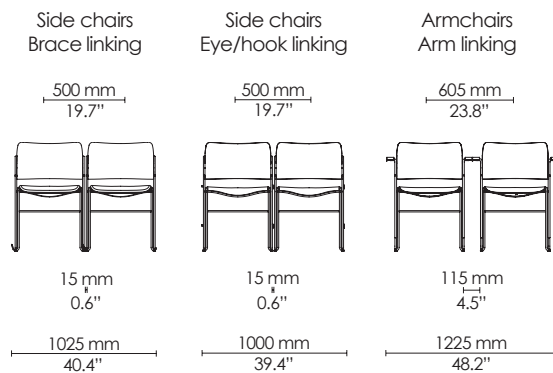

*Applicable for side chairs
 Veneer/Polyamide

*Contact HOWE for information on dollies for other 40/4 chair versions

Side chair - with writing tablet

Armchair - with writing tablet

Linked chairs
 - Brace linking
 - Eye/hook linking
 - Arm linking

Barstool
Veneer/Polyamide

Barstool - counter height
Veneer/Polyamide

Barstool
Fully upholstered

Barstool - counter height
Fully upholstered

Swivel - side chair
Veneer/Polyamide

Swivel - armchair
Veneer/Polyamide