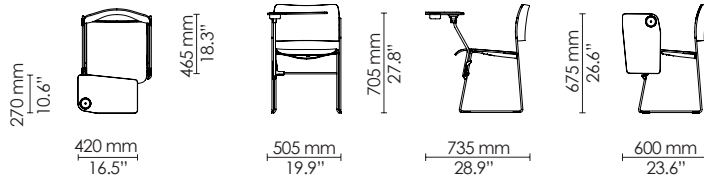

*Applicable for side chairs
 Veneer/Polyamide

*Contact HOWE for information on dollies for other 40/4 chair versions

Side chair - with writing tablet

Armchair - with writing tablet

Linked chairs
 - Brace linking
 - Eye/hook linking
 - Arm linking