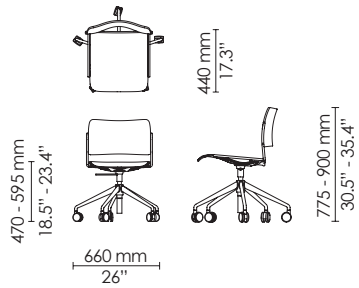

*Applicable for side chairs
 Veneer/Polyamide

*Contact HOWE for information on dollies for other 40/4 chair versions

Side chair - with writing tablet

Armchair - with writing tablet

Linked chairs
 - Brace linking
 - Eye/hook linking
 - Arm linking

Barstool
Veneer/Polyamide

Barstool - counter height
Veneer/Polyamide

Barstool
Fully upholstered

Barstool - counter height
Fully upholstered

Swivel - side chair
Veneer/Polyamide

Swivel - armchair
Veneer/Polyamide

Swivel - side chair
Fully upholstered

Swivel - armchair
Fully upholstered