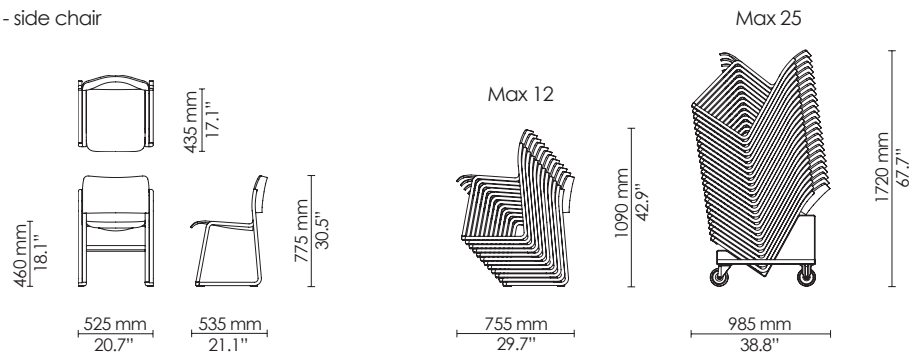

Armchair
Fully upholstered

Xtra
Fully upholstered

Lounge
Fully upholstered

Side chair
Metal

Wood frame - side chair

Wood frame - side chair
Seat upholstered

Chair dolly
 - Single
 - Double
 - Triple
 - Quadruple

*Applicable for side chairs
 Veneer/Polyamide

*Contact HOWE for information on dollies for other 40/4 chair versions

Side chair - with writing tablet

Armchair - with writing tablet

Linked chairs
 - Brace linking
 - Eye/hook linking
 - Arm linking