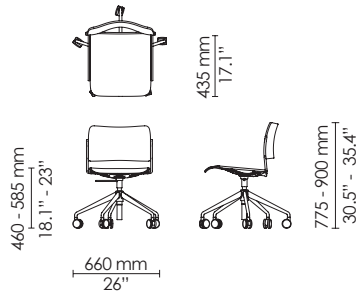

*Applicable for side chairs
 Veneer/Polyamide

*Contact HOWE for information on dollies for other 40/4 chair versions

Side chair - with writing tablet

Armchair - with writing tablet

Linked chairs
 - Brace linking
 - Eye/hook linking
 - Arm linking

Barstool
Veneer/Polyamide

Barstool - counter height
Veneer/Polyamide

Barstool
Fully upholstered

Barstool - counter height
Fully upholstered

Swivel - side chair
Veneer/Polyamide

Swivel - armchair
Veneer/Polyamide

Swivel - side chair
Fully upholstered

Swivel - armchair
Fully upholstered