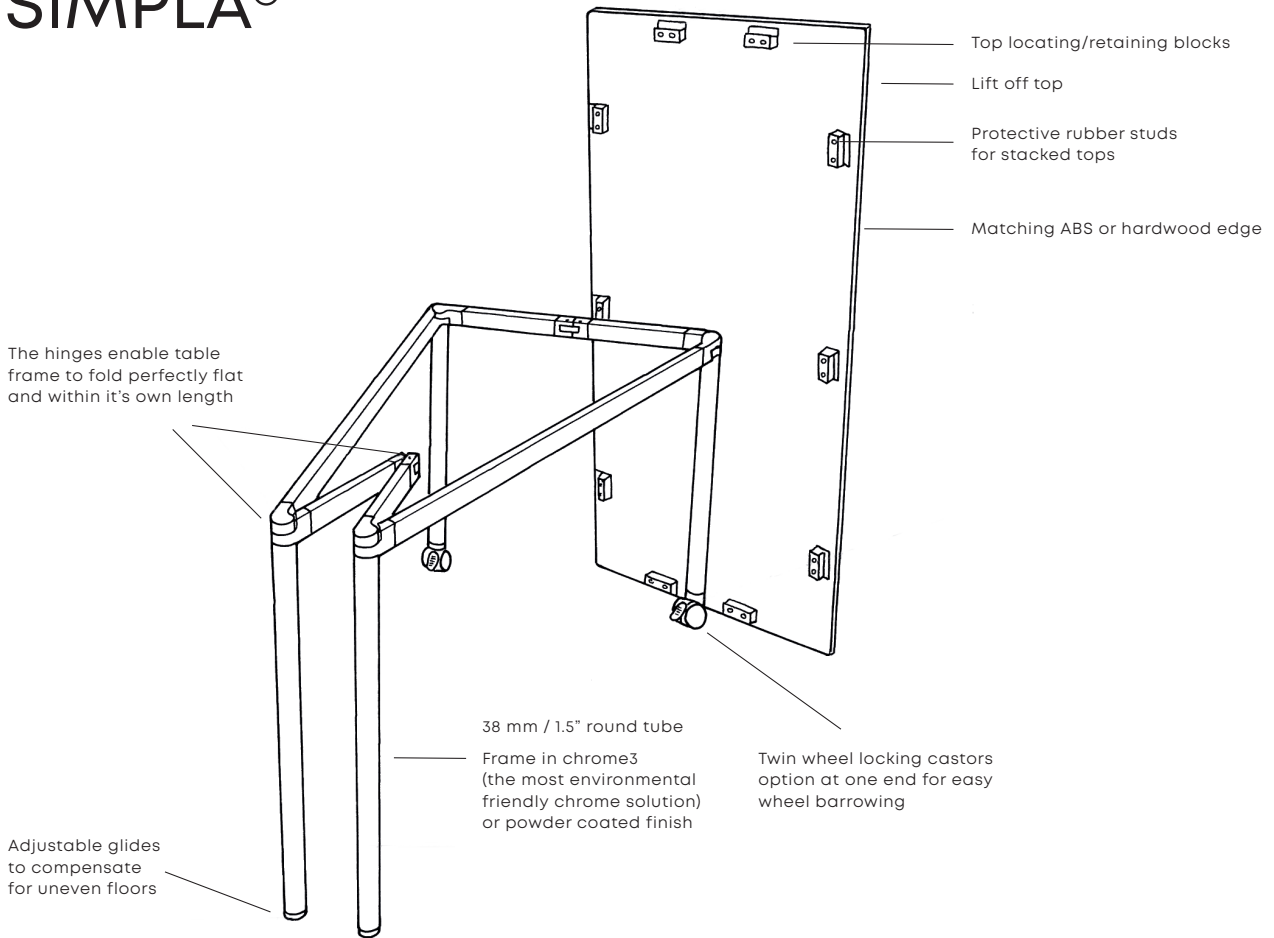

## SIMPLA®

Simpla is a 4-leg lightweight table system with a 'lift off' top and folding frame, designed by British designer John Bollen.

Intended for use in the training, meeting or conference environment, the separate top and frame elements may be stored on the purpose designed trolley, thus making the setting up and storing away of layouts an easy process for just one person, probably the trainer him or herself.